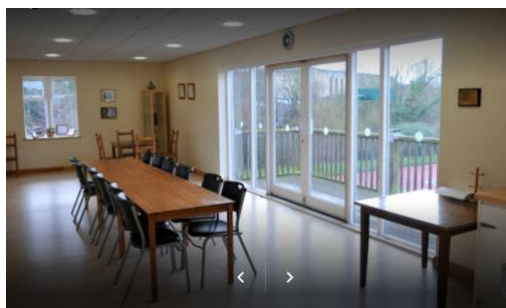

WETHERBY CASTLEGARTH TENNIS CLUB

2018

www.wetherbytennis.org.uk

Meeting Room hire

Scott Lane, Wetherby LS22 6LH

The meeting room is located on the first floor of the club house overlooking the five tennis courts.

Parking is free at the Wilderness carpark Bridgefoot, Wetherby LS22 6RE. WTC is a 5 minute walk along the riverbank on the other side of Wetherby Bridge.

The meeting room will seat approx. 30-40 people in a lecture style config or 15-20 table seated. Tea and coffee is available with prior notification.